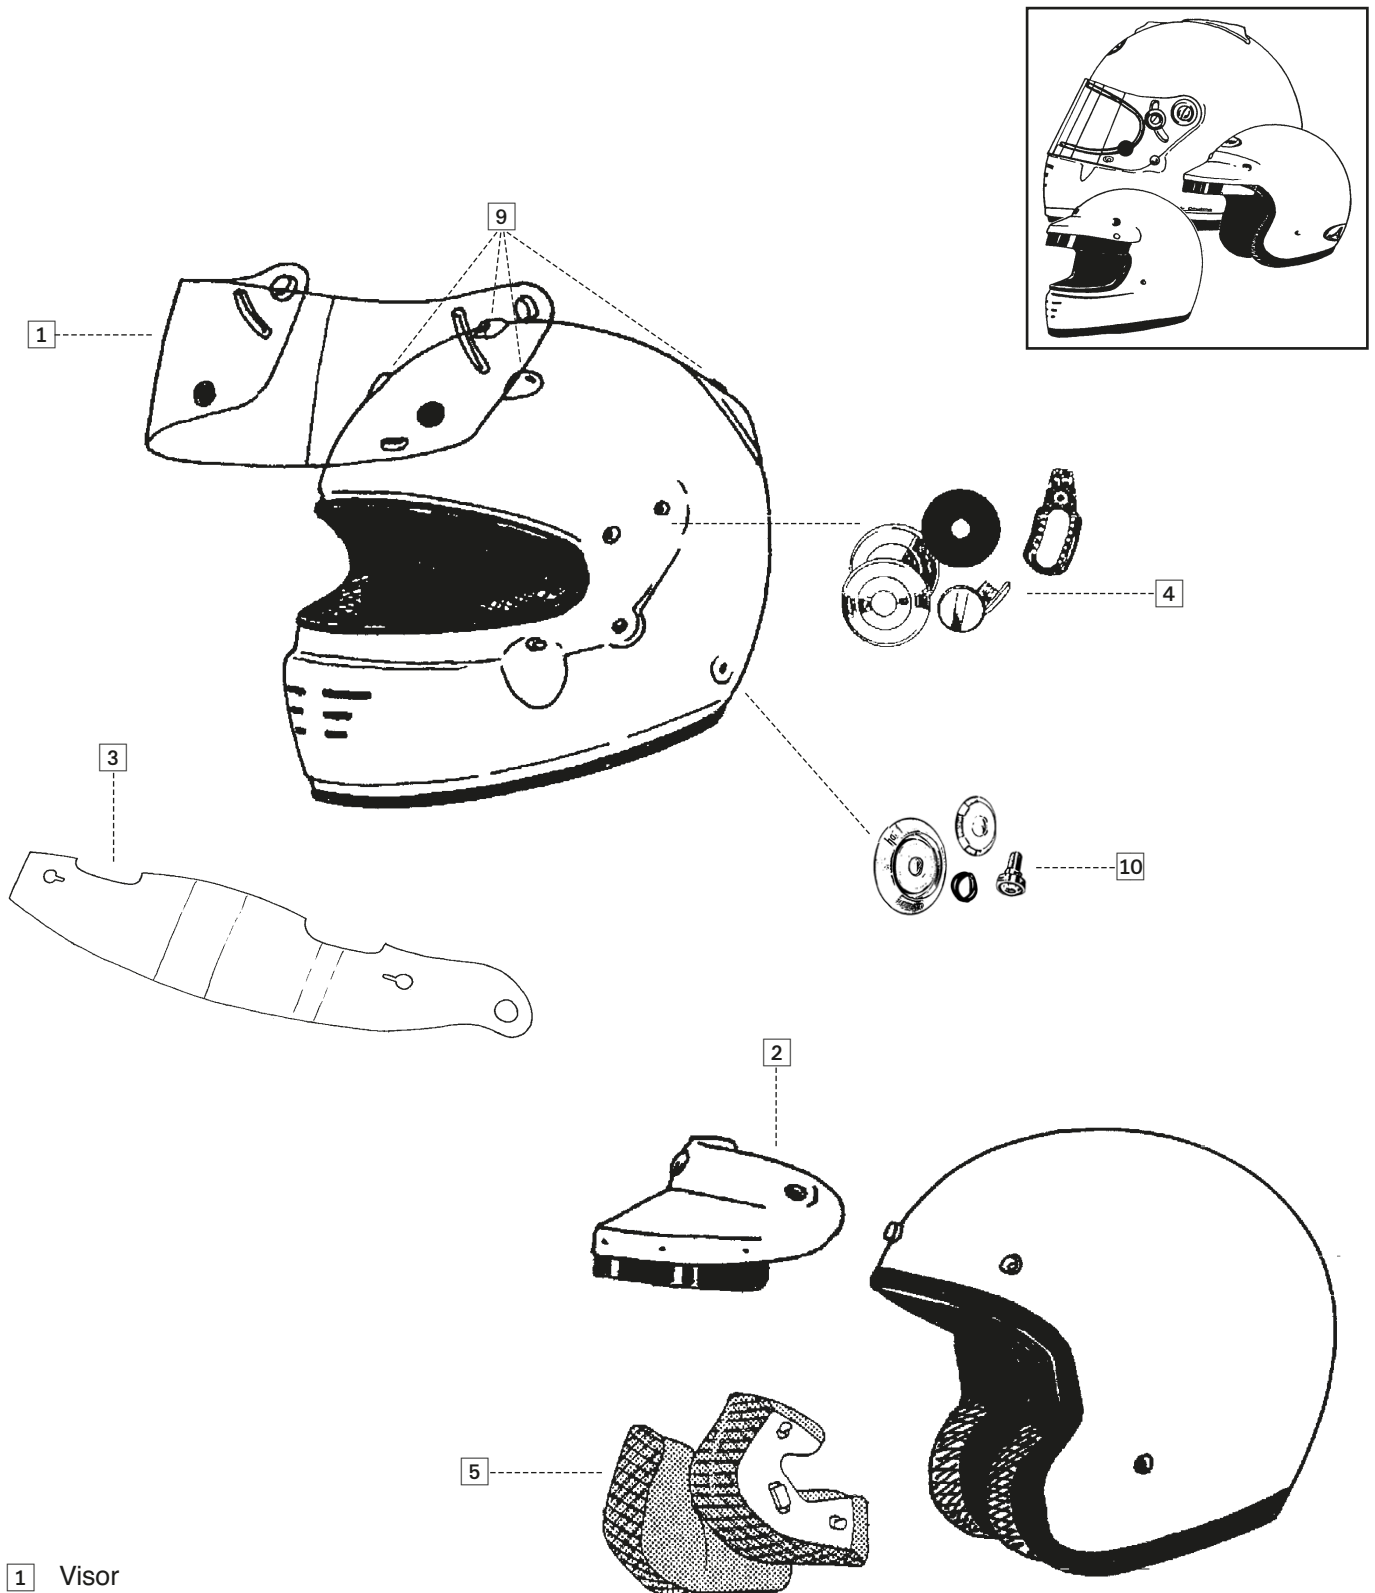

**ARAI
CAR HELMET
PART LIST**

2017

NOTE: Check availability of parts for older or discontinued models with your importer.

- 1 Visor
- 2 Sunvisor / peak Sundowner
- 3 Tear-off
- 4 Screwset
- 5 Earcup
- 9 Ventilation ducts / PED set
- 10 FHR studs